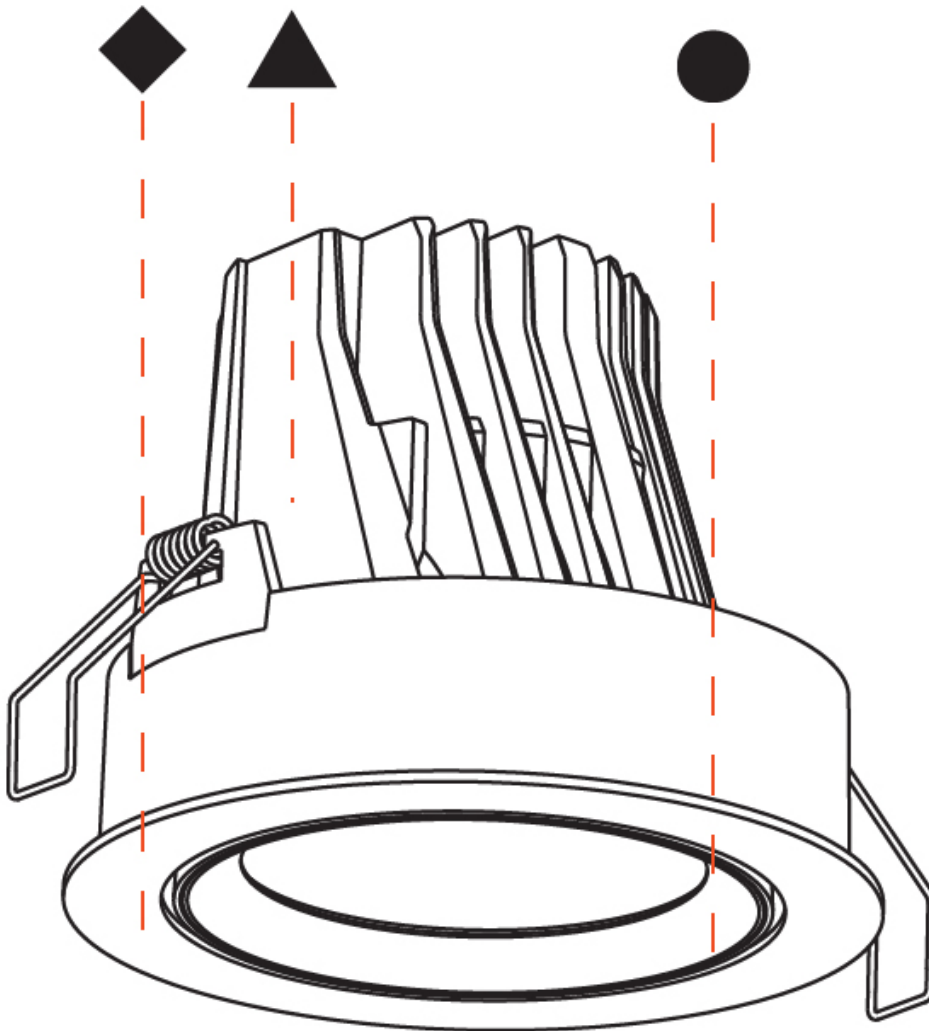

MECHANIQ ROUND RECESSED

A35037-

PROJECT

TYPE

SPECIFIER

QUANTITY

DATE

A