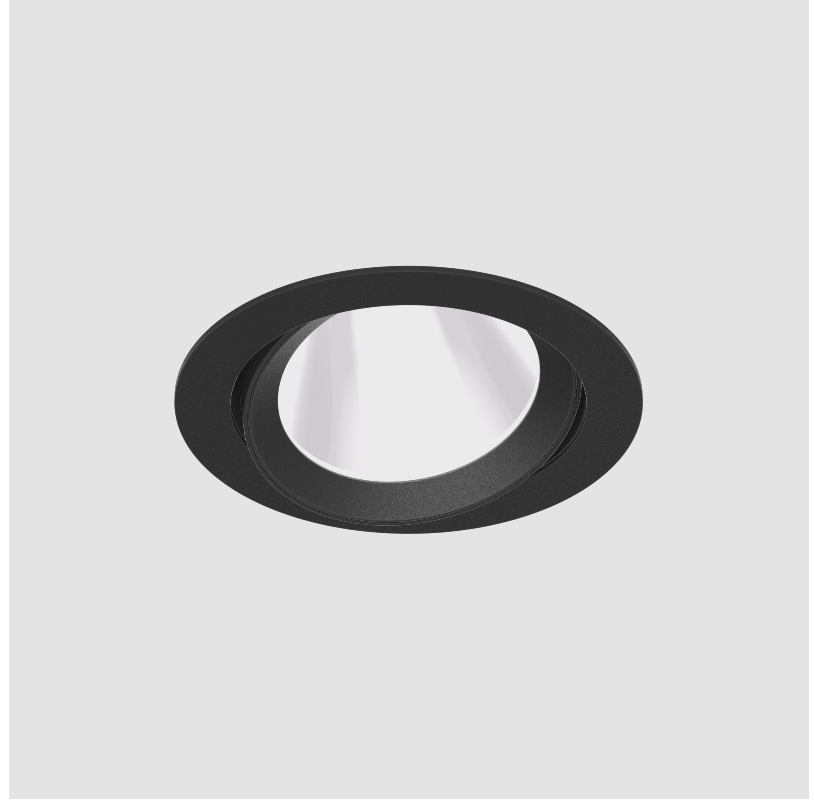

GENERAL

Series: Mechaniq Round
Brand: Prolicht
Division: Architectural
Mounting Type: Recessed
Mounting Location: Ceiling
Subcategory: Downlight

PHYSICAL

Shape: Round
Diameter (mm): 130
Diameter (in): 5 1/8
Height (mm): 108
Height (in): 4 1/4
Ceiling Thickness (mm): 10 / 12.5 / 15
Ceiling Thickness (in): 3/8 or 1/2 or 9/16
Min. Recessing Depth (mm): 130
Min. Recessing Depth (in): 5 1/8
Light Distribution: Adjustable / Downlight
Weight (kg): 0.707
Weight (lbs): 1.56
Fixture Finish: SSR / BKV / CWI / CRY / HAB / UFT / ITA / RUA / FTG / MYG / LOD / PUS / FRO / FUP / KIA / POP / BLS / SPG / MEY / GOH / GUM / CHC / COM / ABZ / JAG / OBR / MOS / ROR
Fixture Material: Aluminum Die Cast
Cut-out Measurements: 120mm / 4 3/4"

ELECTRICAL

Lamp Type: LED (Zhaga Standard)
Total Output Wattage (W): 12 / 15
Dimming: Tri-Mode (Non-Dimming and Phase Dimming (120Vac only) and 0-10V Dimming)
Driver Included: No
Driver Location: Recessed Housing
Driver Type: Constant Current - Universal
Housing: See components
Input Voltage (V): 120 - 277
Constant Current (MA): 350

LED

Number of LEDs: 1
Color Temperature (°K): 2700 / 3000 / 3500 / 4000
Max. Delivered Lumen (lm): 830 / 930 / 1010 / 1030
CRI: >90 CRI
Lamp Life (hrs): 50000

OPTICAL

Reflector°: 8
Adjustability: Rotational 355°, Tilt 30°

RATINGS AND CERTIFICATIONS

Certified By: Certified for North American Standards
IP rating: IP20

120mm 4 3/4"	130mm 5 1/8"	10 | 15mm 3/8" | 9/16"	30°	355°		
A