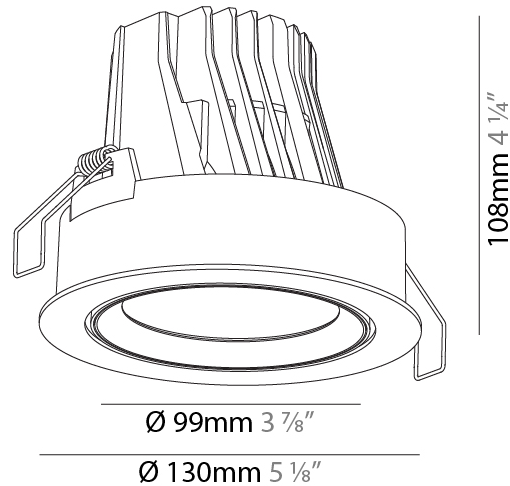

GENERAL

Series: Mechaniq Round
Brand: Prolicht
Division: Architectural
Mounting Type: Recessed
Mounting Location: Ceiling
Subcategory: Downlight

PHYSICAL

Shape: Round
Diameter (mm): 130
Diameter (in): 5 1/8
Height (mm): 108
Height (in): 4 1/4
Ceiling Thickness (mm): 10 / 12.5 / 15
Ceiling Thickness (in): 3/8 or 1/2 or 9/16
Min. Recessing Depth (mm): 130
Min. Recessing Depth (in): 5 1/8
Light Distribution: Adjustable / Downlight
Weight (kg): 0.707
Weight (lbs): 1.56
Fixture Finish: SSR / BKV / CWI / CRY / HAB / UFT / ITA / RUA / FTG / MYG / LOD / PUS / FRO / FUP / KIA / POP / BLS / SPG / MEY / GOH / GUM / CHC / COM / ABZ / JAG / OBR / MOS / ROR
Fixture Material: Aluminum Die Cast
Cut-out Measurements: 120mm / 4 3/4"

ELECTRICAL

Lamp Type: LED (Zhaga Standard)
Input Wattage (W): 28.6
Total Output Wattage (W): 26
Dimming: Tri-Mode (Non-Dimming and Phase Dimming (120Vac only) and 0-10V Dimming)
Driver Included: No
Driver Location: Recessed Housing
Driver Type: Constant Current - Universal
Driver Class: Class 2
Housing: See components
Input Voltage (V): 120 - 277
Constant Current (MA): 700

LED

Number of LEDs: 1
Color Temperature (°K): 2700 / 3000 / 3500 / 4000
Max. Delivered Lumen (lm): 2960 / 3030 / 3185 / 3250
CRI: >90 CRI
Lamp Life (hrs): 50000

OPTICAL

Reflector: 18 / 26 / 40
Adjustability: Rotational 355°; Tilt 30°

RATINGS AND CERTIFICATIONS

Certified By: Certified for North American Standards
IP rating: IP20

120mm 4 3/4"	130mm 5 1/8"	10 | 15mm 3/8" | 9/16"	30°	355°		

A