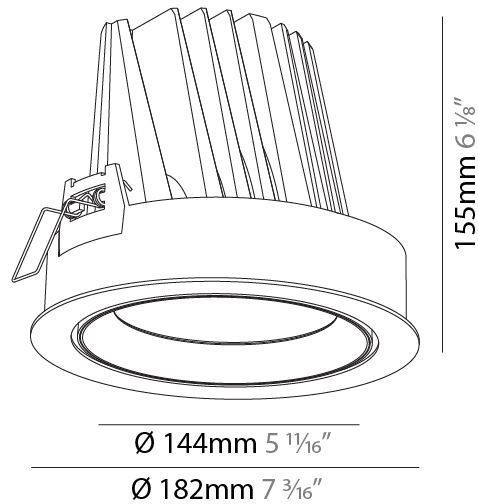

RATINGS AND CERTIFICATIONS

Certified By: Certified for North American Standards
IP rating: IP20